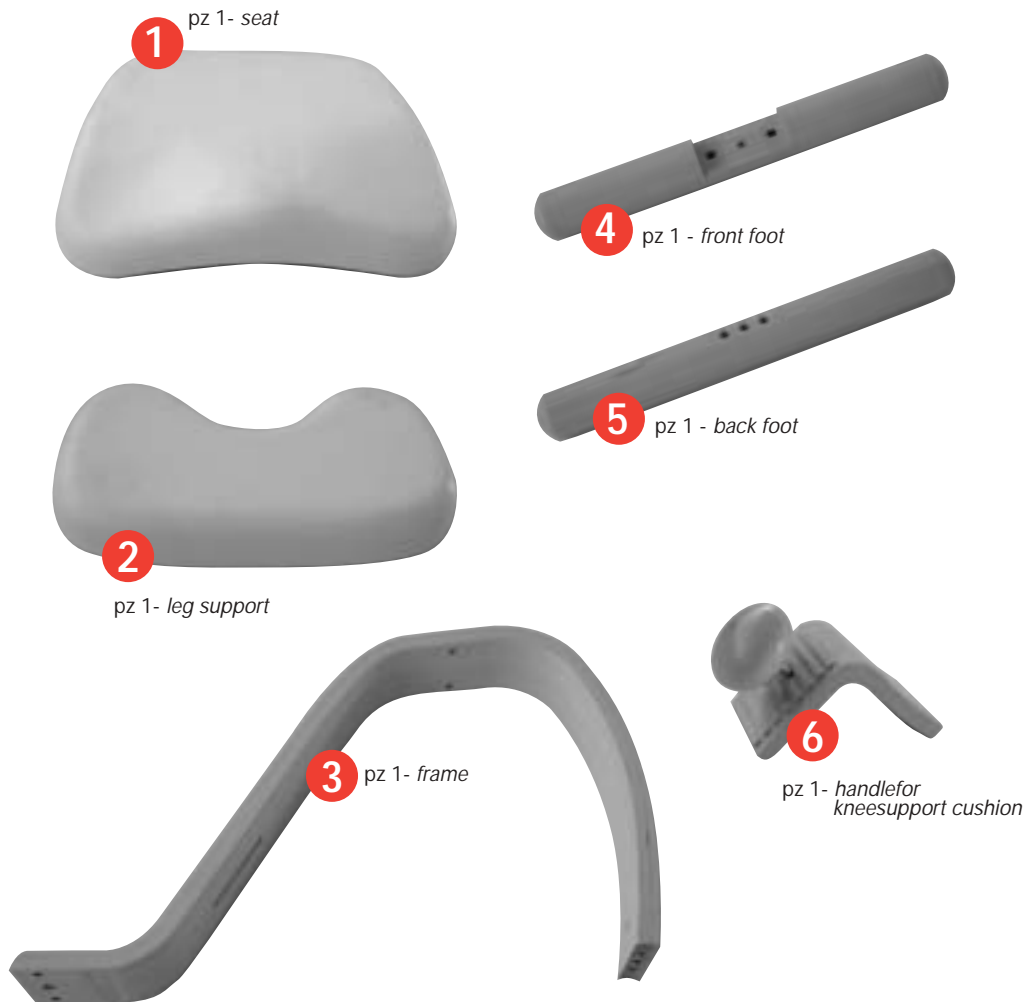

Bag containing:

The bag contains also 3 keys of different measures.

Inside the box you will find:

Serie 3.15 balans® new generation

Instructions for an easy assembling.