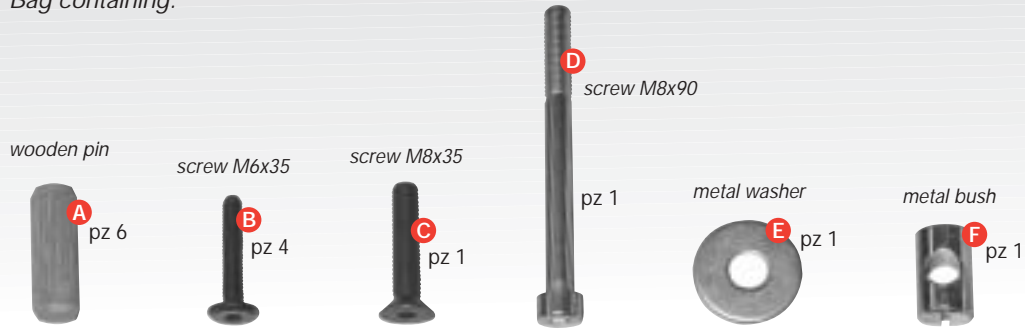

Bag containing:

The bag contains also 3 keys of different measures.

Inside the box you will find:

Serie 3.15 balans® new generation

Instructions for an easy assembling.