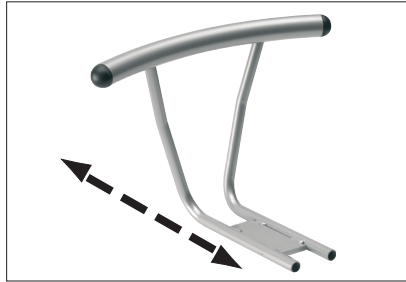

balans[®] Serie 7

- The best working position is to be balanced - in the centre of your own gravity!

balans[®] 7,45

balans[®] dynamic seating system[™]

7,45

Wheelbase aluminium
Hjulkrav aluminium

Back support upholstered, adjustable in depth
Rygghandtag klädd, justerbart i djupled

7,35

Back support, adjustable in depth
Rygghandtag, justerbart i djupled

Footring
Fotring

7,25

DIMENSIONS cm:

L	55
W	55
Seat height - low	40-50
Seat height - standard	52-64
Seat height - medium	58-76
Seat height - high	64-89

The **balans[®] dynamic saddle seat[™]** solutions 45°, 35°, 25° gives the user the possibility of various working positions, from 40-120 cm heights, to have a maximum comfort. At lower heights it is recommended to sit in a lotus yoga position to maintain the dynamic sitting.