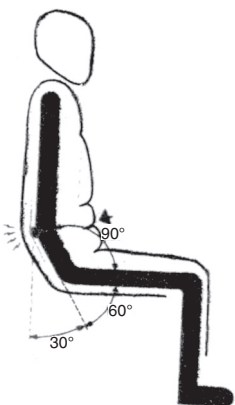

balans[®] Serie 7

- The best working position is to be balanced - in the centre of your own gravity!

balans[®] 7,45

balans[®] dynamic seating system[™]

7,45

Wheelbase aluminium
Hjulkrav aluminium

Back support upholstered, adjustable in depth
Rygghandtag klädd, justerbart i djupled

7,35

Back support, adjustable in depth
Rygghandtag, justerbart i djupled

Footring
Fotring

7,25

DIMENSIONS cm:

L	55
W	55
Seat height - low	40-50
Seat height - standard	52-64
Seat height - medium	58-76
Seat height - high	64-89

Unbalanced sitting **balanced sitting**

- natural balance
- variation and better mobility
- greater freedom to breathe
- more energy
- increased concentration

- en naturlig balans
- variation och friare rörelser
- större frihet att andas
- mer energi
- ökad koncentration

The **balans[®] dynamic saddle seat[™]** solutions 45°, 35°, 25° gives the user the possibility of various working positions, from 40-120 cm heights, to have a maximum comfort. At lower heights it is recommended to sit in a lotus yoga position to maintain the dynamic sitting.