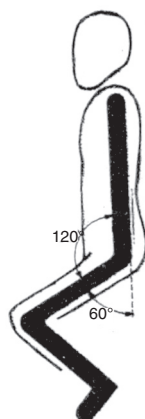

balans[®] Serie 7

- The best working position is to be balanced - in the centre of your own gravity!

balans[®] 7,45

balans[®] dynamic seating system[™]

7,45

Wheelbase aluminium
Hjulkrav aluminium

Back support upholstered, adjustable in depth
Rygghandtag klädd, justerbart i djupled

7,35

Back support, adjustable in depth
Rygghandtag, justerbart i djupled

Footring
Fotring

7,25

DIMENSIONS cm:

L	55
W	55
Seat height - low	40-50
Seat height - standard	52-64
Seat height - medium	58-76
Seat height - high	64-89

Unbalanced sitting **balanced sitting**

- natural balance
- variation and better mobility
- greater freedom to breathe
- more energy
- increased concentration

- en naturlig balans
- variation och friare rörelser
- större frihet att andas
- mer energi
- ökad koncentration

The **balans[®] dynamic saddle seat[™]** solutions 45°, 35°, 25° gives the user the possibility of various working positions, from 40-120 cm heights, to have a maximum comfort. At lower heights it is recommended to sit in a lotus yoga position to maintain the dynamic sitting.