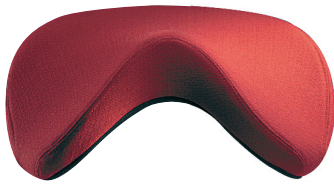

balans[®] Serie 7

- The best working position is to be balanced - in the centre of your own gravity!

balans[®] 7,45

balans[®] dynamic seating system[™]

7,45

Wheelbase aluminium
Hjulkrav aluminium

Back support upholstered, adjustable in depth
Rygghandtag klädd, justerbart i djupled

7,35

Back support, adjustable in depth
Rygghandtag, justerbart i djupled

Footring
Fotring

7,25

DIMENSIONS cm:

L	55
W	55
Seat height - low	40-50
Seat height - standard	52-64
Seat height - medium	58-76
Seat height - high	64-89

The **balans[®] dynamic saddle seat[™]** solutions 45°, 35°, 25° gives the user the possibility of various working positions, from 40-120 cm heights, to have a maximum comfort. At lower heights it is recommended to sit in a lotus yoga position to maintain the dynamic sitting.